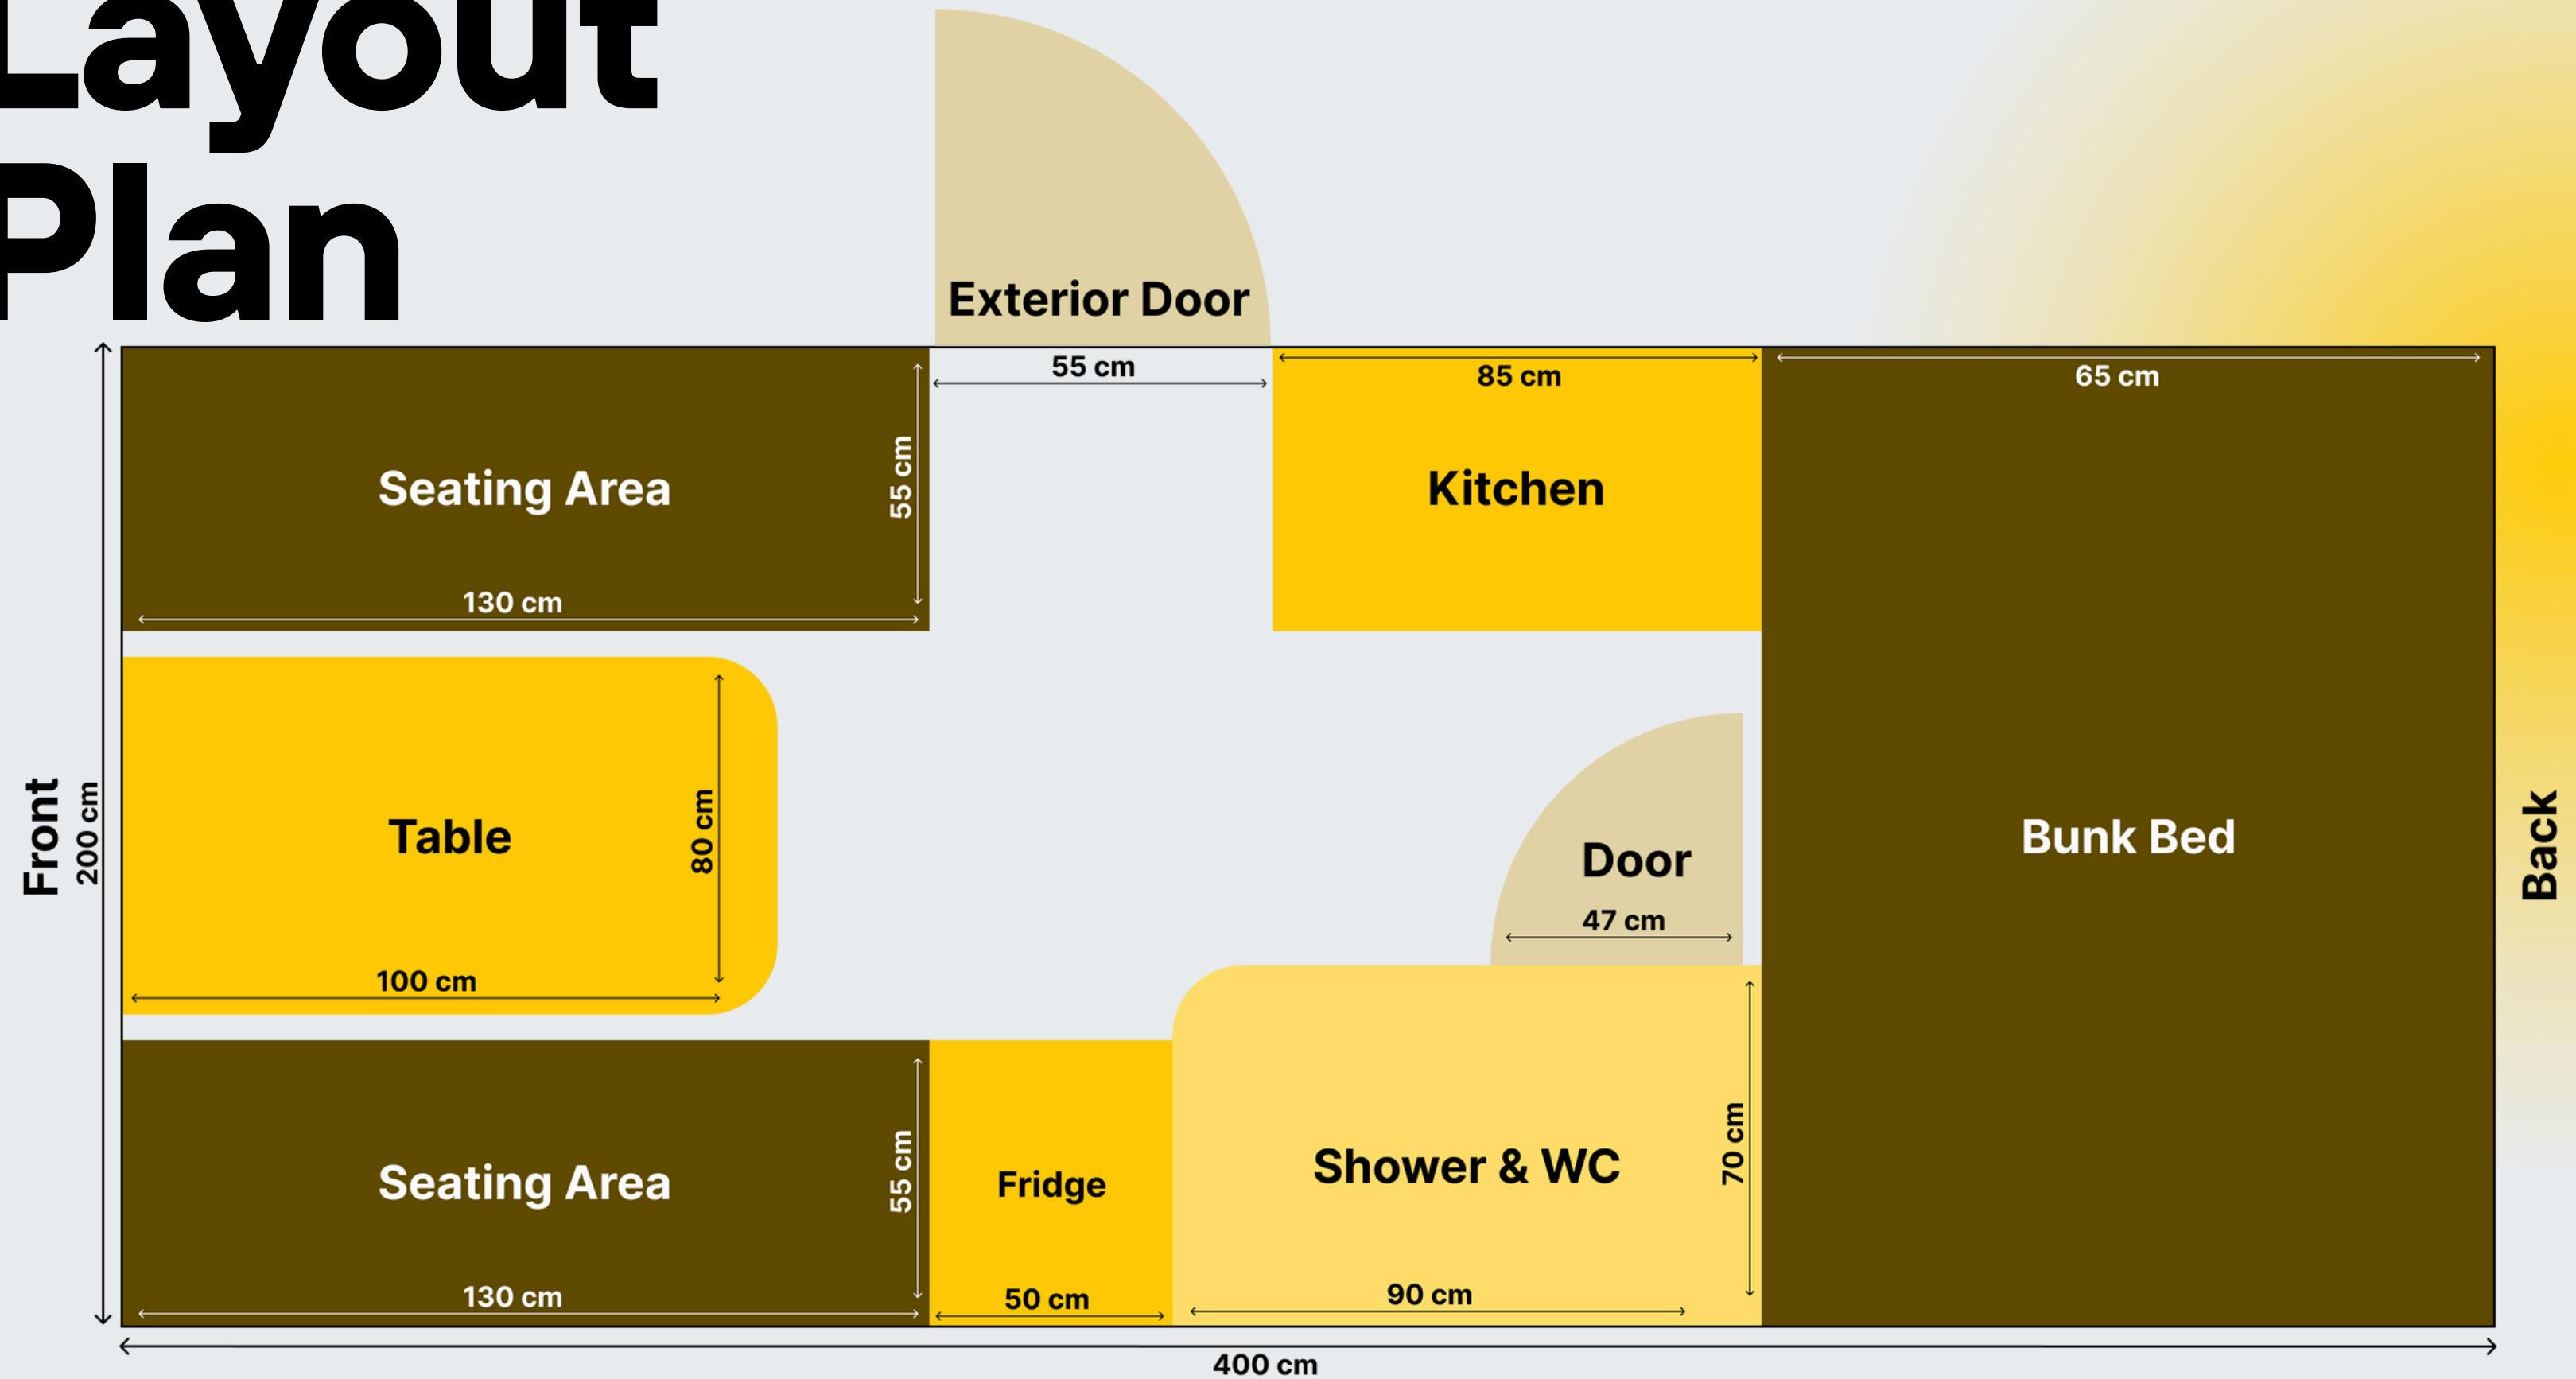

Our Range of Caravan Models

More than a dream

it's Ankaravan!

4,00
New

Living Area Details

The 4.00 New model combines modern design with smart engineering to redefine comfort. With a spacious interior, functional storage solutions, and elegant details, it transforms every journey into a home-like experience.

Innovation on the road, comfort by your side.

Layout Plan

**Technical
Details**

Overview

Key Features

- 4.00 Length
- 2.00 Width
- 2.00 Height
- Convertible Table to Bed: 110x194 cm
- Fixed Bed Dimensions: 130x194 cm

- All windows are piston-type (including flyscreens & blinds)
- Fiber front bag - fiber rear bumper
- Wheels tires (ALKO)
- 12 Volt hydrophore
- Imported Toilet
- Custom-made furniture
- LED signaling lamps
- Interior lighting
- Exterior lighting
- 220V power inlet & cable
- Chrome sink & faucet
- Floor carpets – runners & placemats
- Outdoor shower – bathroom sink
- Torsion Braked Axle (ALKO)
- Braked coupling (ALKO)
- 4 Support legs (ALKO)