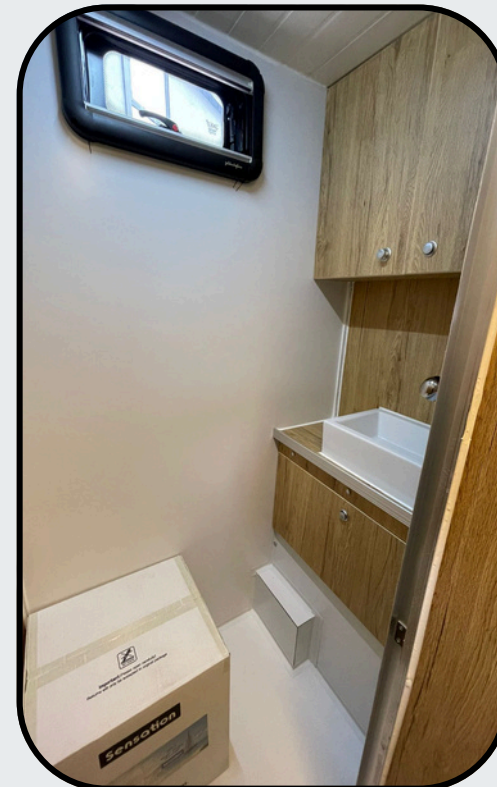

Experience the road's freedom and home's comfort with the 3.90 Maxi.

Layout Plan

**Technical
Details**

Overview

Key Features

- 3.90 Length
- 2.00 Width
- 2.00 Height
- Convertible Table to Bed: 140x194 cm
- Bunk Bed Dimensions: 65x194 cm

- All windows are piston-type (including flyscreens & blinds)
- Fiber front bag - fiber rear bumper
- Wheels tires (ALKO)
- 12 Volt hydrophore
- Imported Toilet
- Custom-made furniture
- LED signaling lamps
- Interior lighting
- Exterior lighting
- 220V power inlet & cable
- Chrome sink & faucet
- Floor carpets – runners & placemats
- Outdoor shower – bathroom sink
- Torsion Braked Axle (ALKO)
- Braked coupling (ALKO)
- 4 Support legs (ALKO)